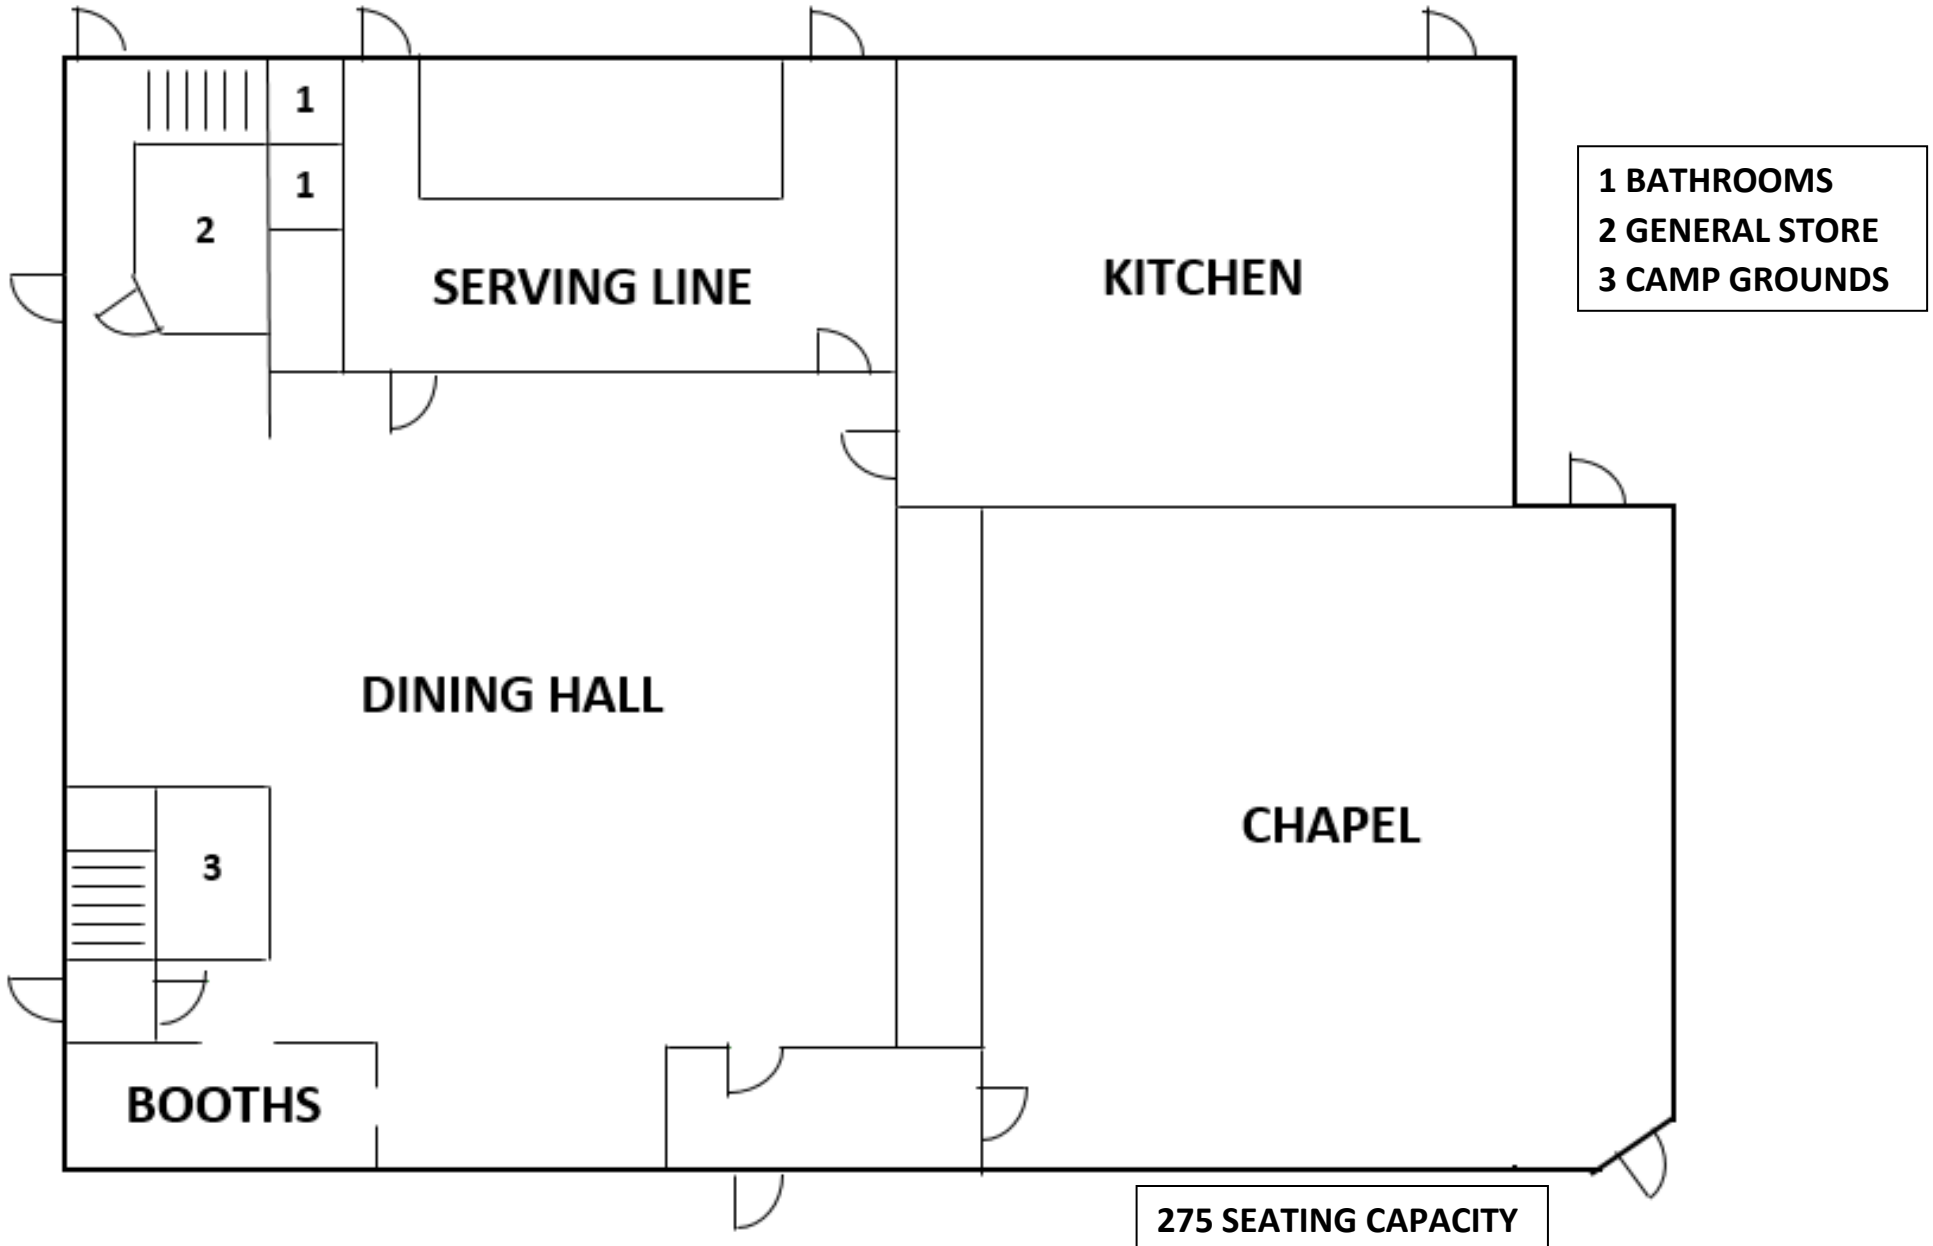

LAKEVIEW LODGE

FIRST FLOOR

1 BATHROOMS
2 GENERAL STORE
3 CAMP GROUNDS

275 SEATING CAPACITY