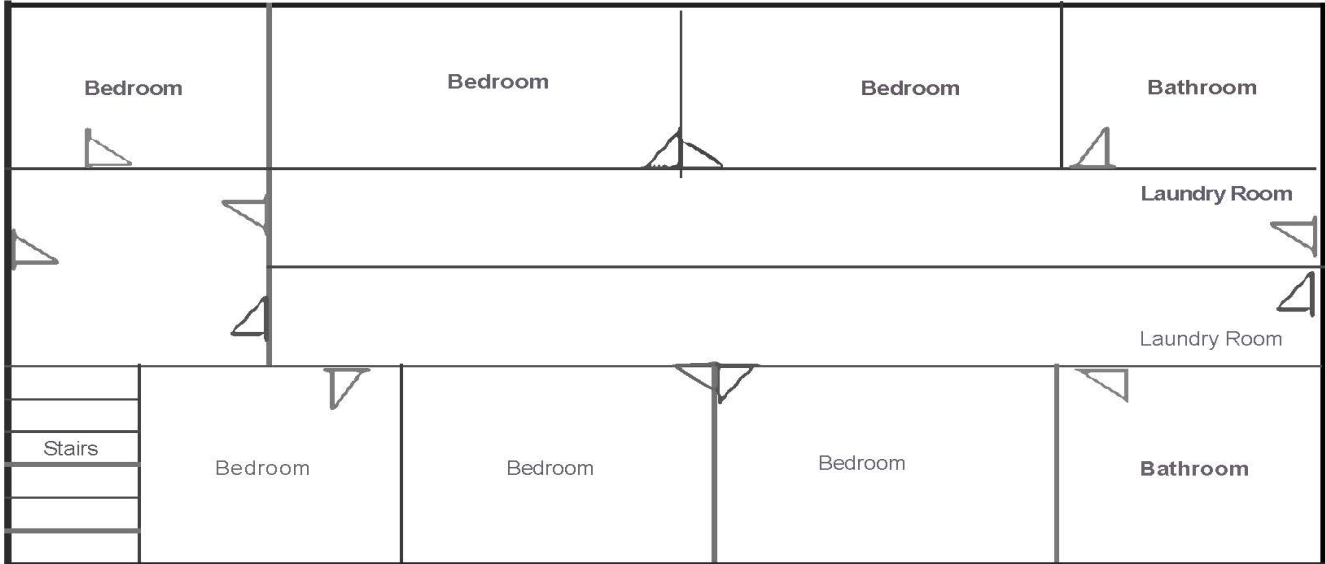

Voyager

Upstairs layout

Rooms each have two single beds – 12 total

Downstairs layout

Bedroom has one queen bed