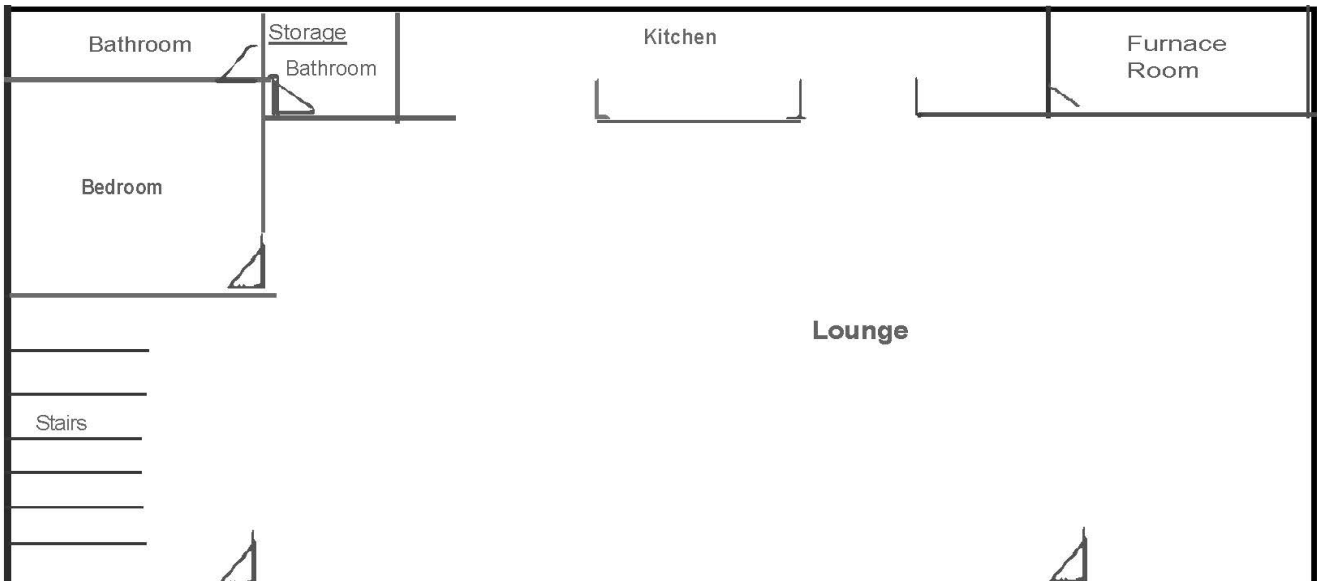

Voyager

Upstairs layout

Rooms each have two single beds – 12 total

Downstairs layout

Bedroom has one queen bed